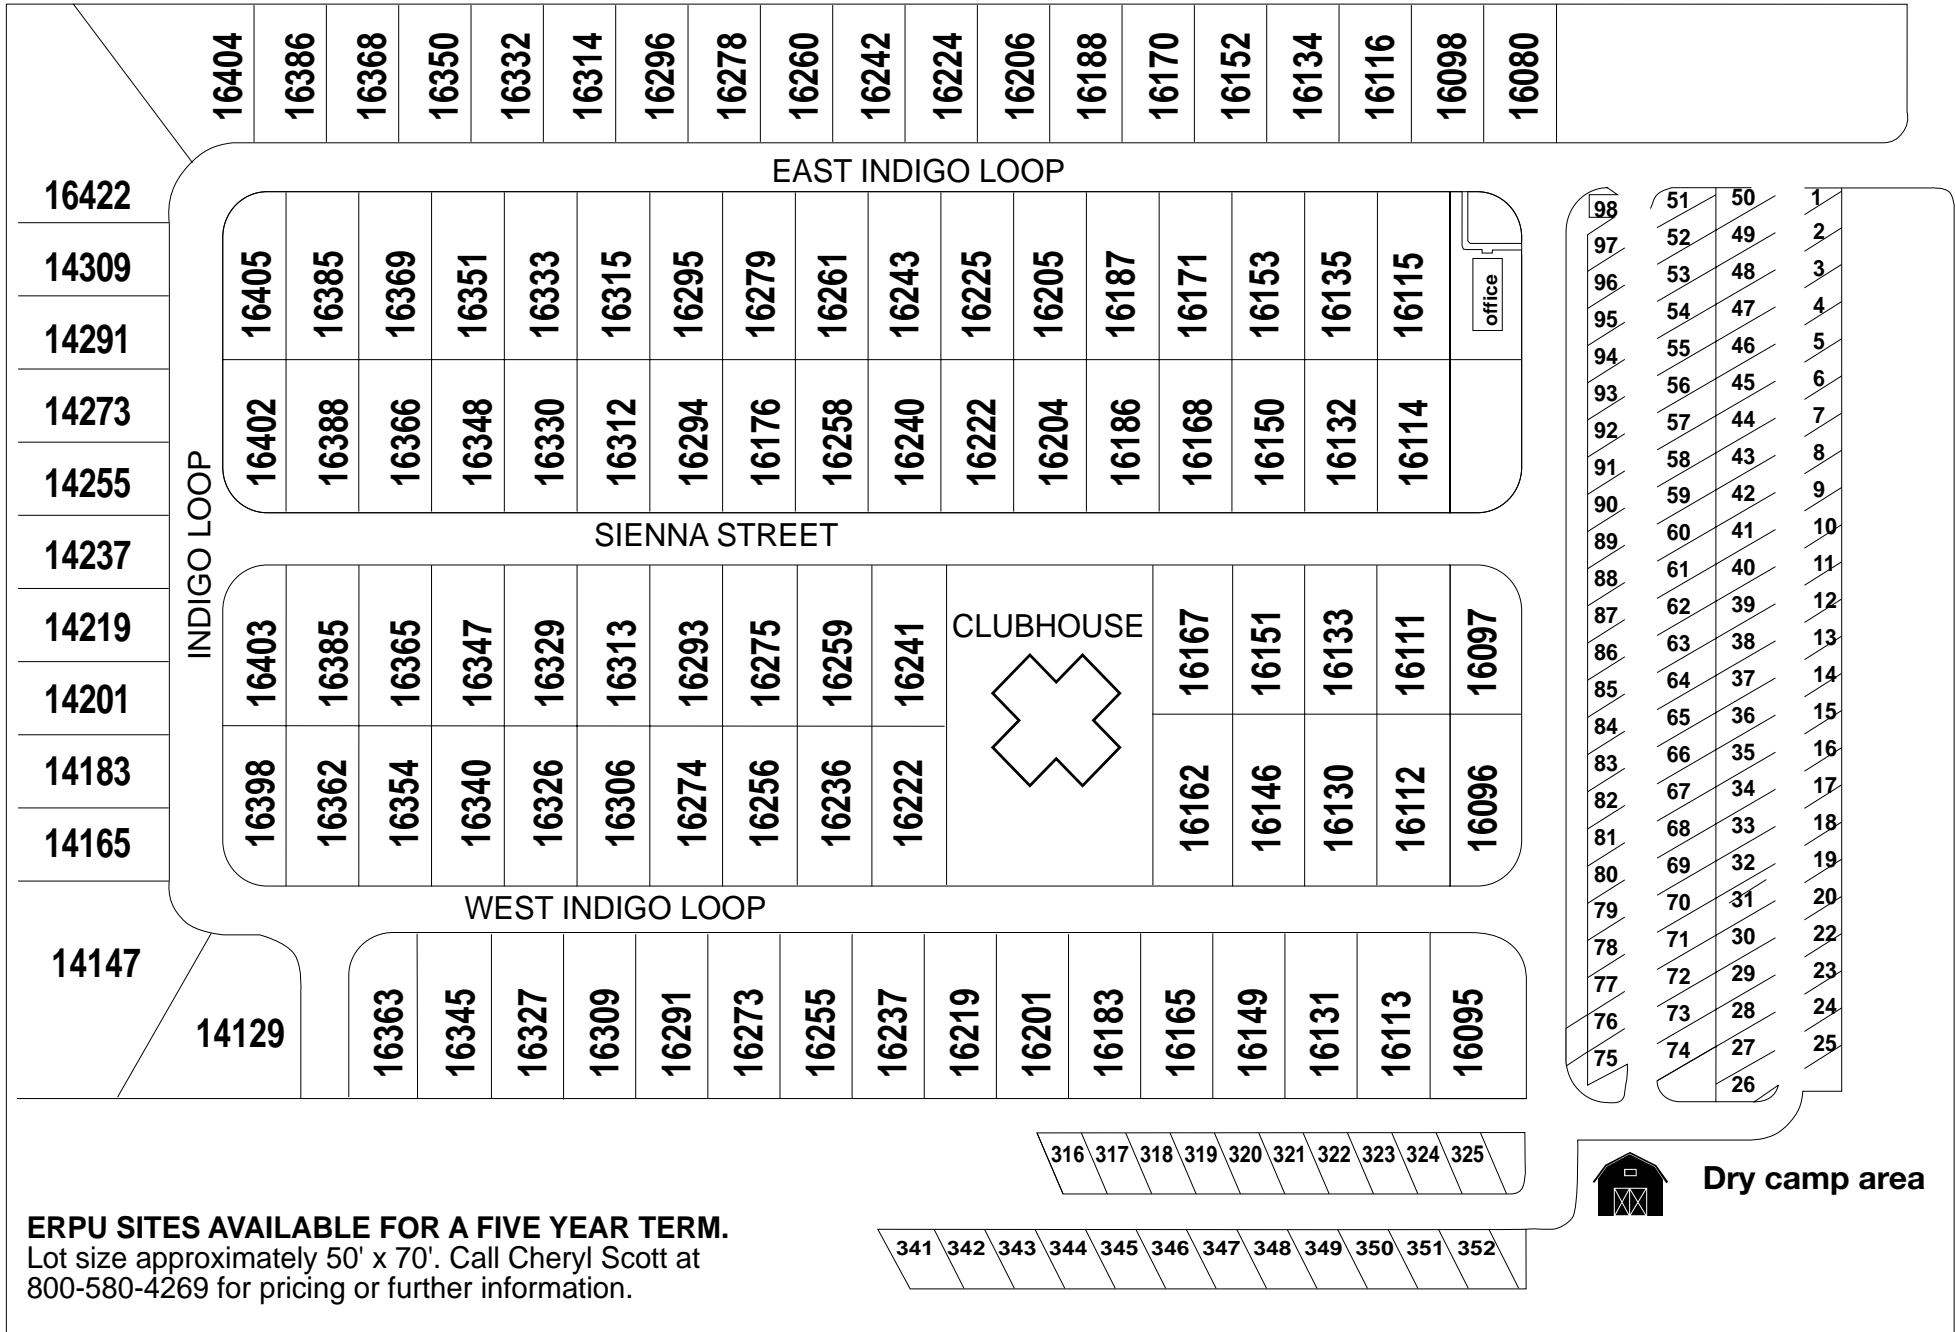

Rainbow Plantation

ERPU SITES AVAILABLE FOR A FIVE YEAR TERM.
 Lot size approximately 50' x 70'. Call Cheryl Scott at 800-580-4269 for pricing or further information.

 **Dry camp area**