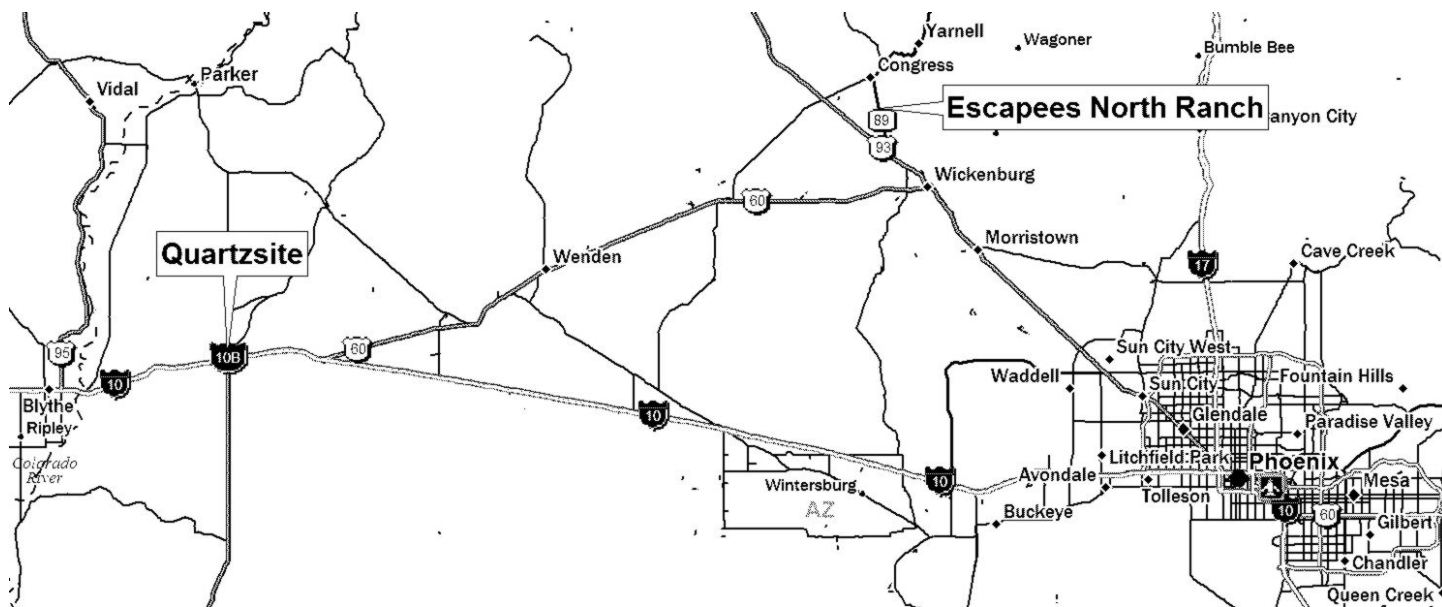

Take vehicle(s) to the weighing site where the "Escapees SmartWeigh" volunteer will do the hard work. (Please remain alert and follow the volunteer's verbal and hand signals carefully for safety.) Upon completion of the physical weighing process, you may be instructed to move your RV to a convenient out-of-the-way location and return to pick up your weighing results.

How to find us: Weighing will take place at Escapees North Ranch RV Park, 30625 Highway 89, Congress, AZ 85332. Park office phone: 928-427-3657

From the Quartzsite area, head east on I-10 to exit 31 (US 60). Continue east on US 60 to Wickenburg. From Wickenburg, proceed north on Hwy. 93 approximately 6 miles toward Kingman and Prescott. When you get to the Prescott turnoff, bear right onto Arizona Hwy. 89 about 6 miles. The park entrance is on the right after milepost 263. Follow the SmartWeigh signs to the scale area.